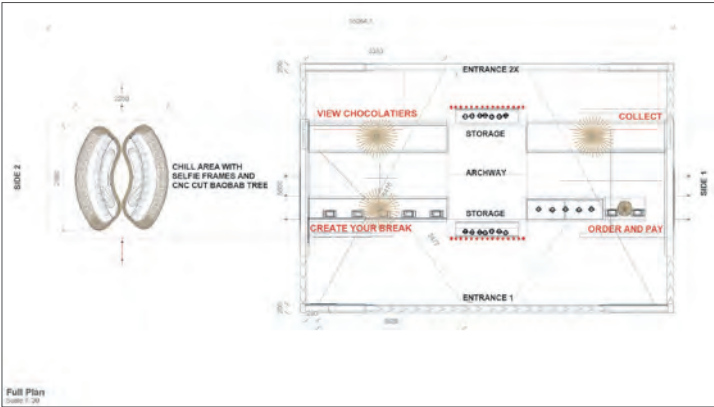

Interior Design