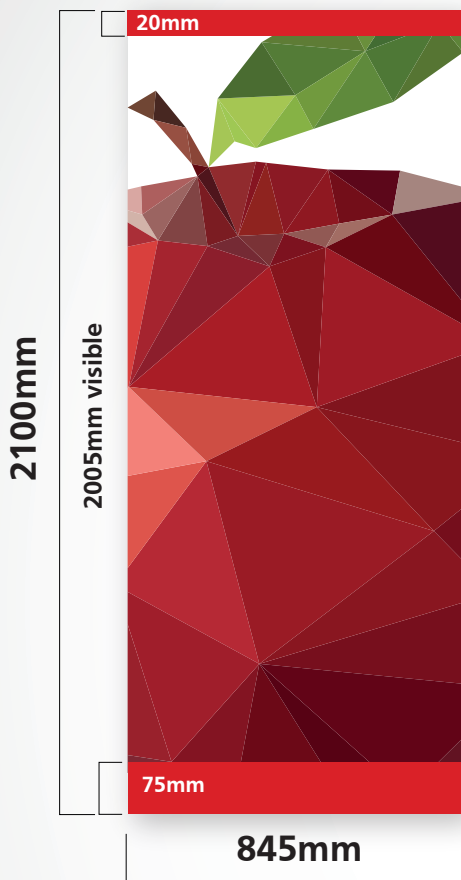

Just Lite 2

Econo

Wing / Wing Lite

Please make provision for the indicated bleed areas at the top and bottom of the graphic, to allow for the graphic to be attached to the base and the hanger. Don't include any logos or graphics in the bleed areas as they won't be visible.