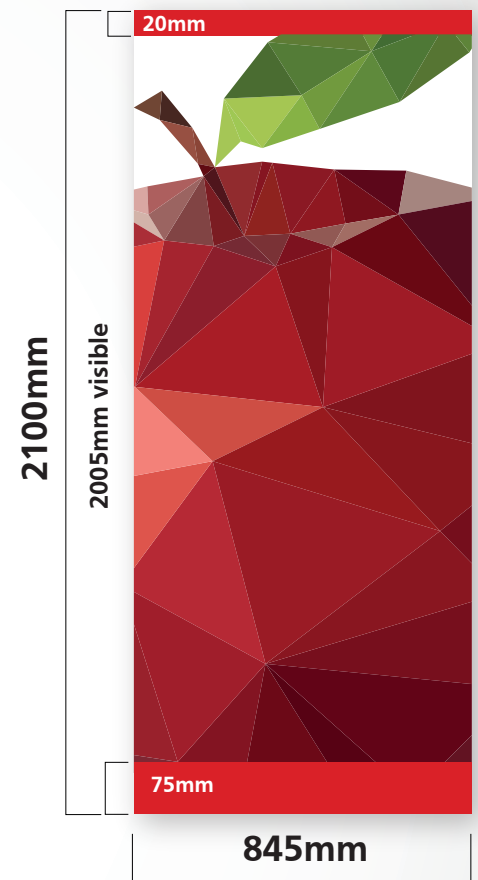

Just Lite 2

Econo

Wing / Wing Lite

Please make provision for the indicated bleed areas at the top and bottom of the graphic, to allow for the graphic to be attached to the base and the hanger. Don't include any logos or graphics in the bleed areas as they won't be visible.