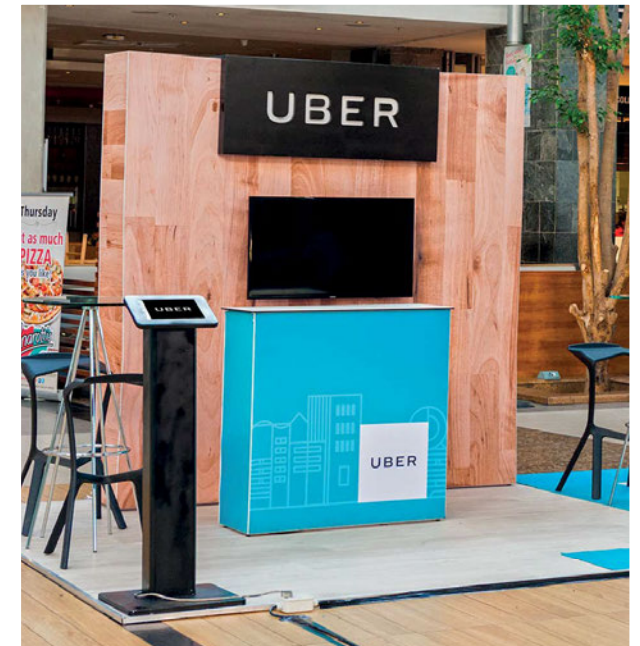

Fabric Pop-up Stand

A sustainable modular pop-up

SCANDISPLAY

Fabric Pop-up Stand

A sustainable modular pop-up

Scan Display's Fabric Pop-up Stand includes an aluminium pop-up frame with bungee-connected bars and channels for fitting silicone-edged fabric graphics.

Features:

- Easy to set up
- Seamless re-usable fabric graphics
- Multiple configurations
- Lightweight
- Durable
- Backlighting options

Set Up Steps

Graphic Options

Front + separate end caps

Front + 2 end caps