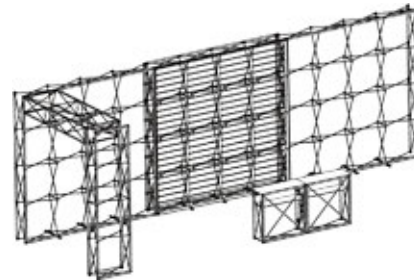

Products list

- 1 pcs Curved 4w x 3h
- 1 pcs Curved 3w x 3h
- 1 pcs Counter
- 6 pcs Straight connector

Package 27
R107 628

Carry bag 7 pcs
G.W. : 115 kgs
Meas. : 0.54 m³

Products list

- 2 pcs Flat 4w x 4h
- 1 pcs Backlit 4w x 4h
- 1 pcs Flat 1w x 4h
- 1 pcs Flat 1w x 3h
- 1 pcs Counter 2m
- 4 pcs L connector
- 6 pcs Straight connector
- 9 pcs Stablising foot