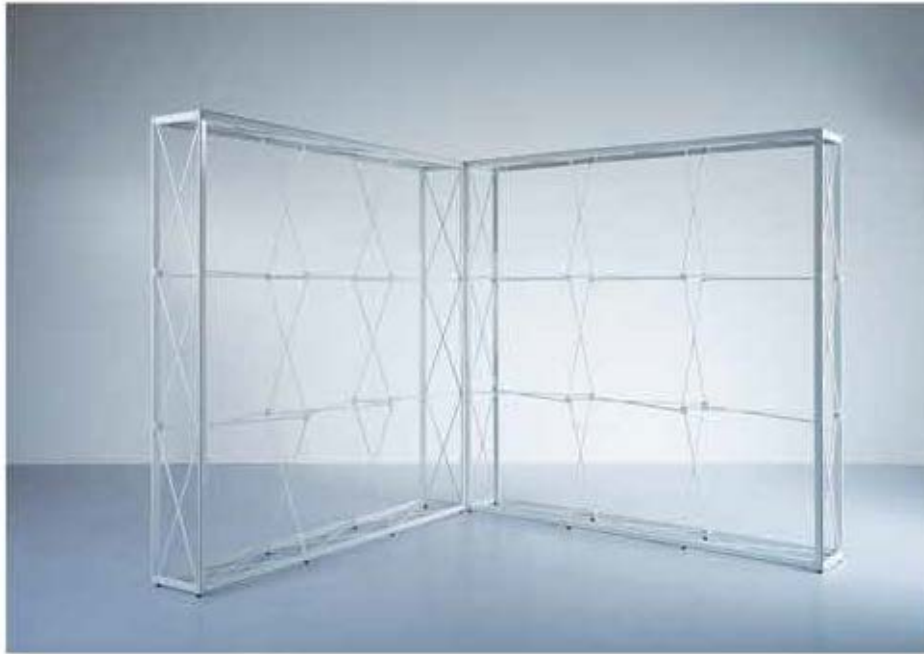

Fabric Pop-up Stand

A sustainable modular pop-up

SCANDISPLAY

Fabric Pop-up Stand

A sustainable modular pop-up

Scan Display's Fabric Pop-up Stand includes an aluminium pop-up frame with bungee-connected bars and channels for fitting silicone-edged fabric graphics.

Backlit Counters

Single - 1000 x 1000 x 340mm
R12 460

Double - 2000 x 1000 x 340mm
R23 820

*All prices include graphics
and exclude VAT.

Backlighting

The Fabric Pop-up Stand is easy to backlight, creating a large-format portable lightbox.

Straight connector

Connect pop-ups left to right or top to bottom with straight connectors.

Build an L wall or bridge with L connectors.

Inside L connector

Build a T wall with Inside L connectors.

Packages