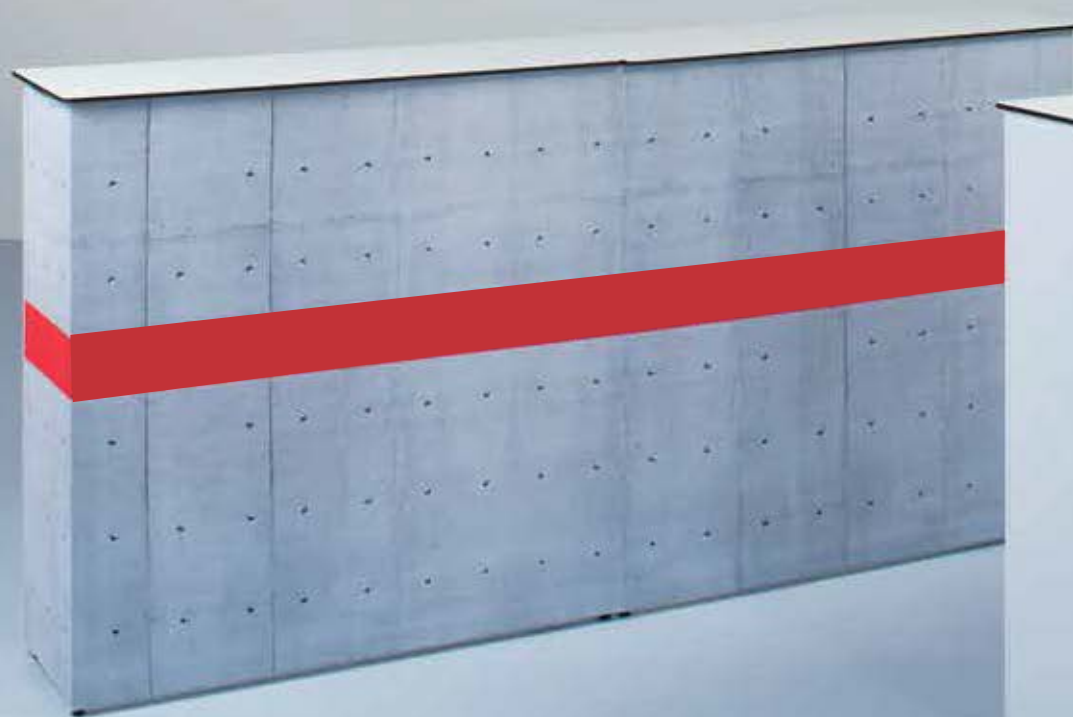

Counters

Double counter