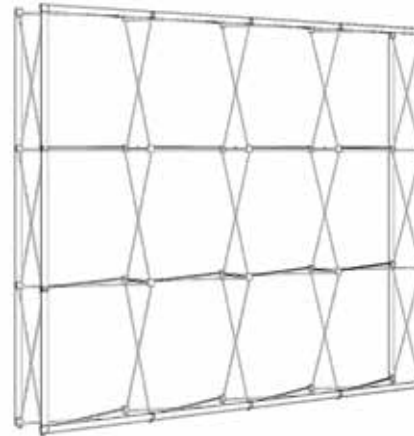

Features:

- Easy to set up
- Seamless re-usable fabric graphics
- Multiple configurations
- Lightweight
- Durable
- Backlighting options

Set Up Steps

Graphic Options

Front + separate end caps

Front + 2 end caps

Front + right end cap

Front + left end cap

Back

Fully-wrapped

Flat 1w x 4h
770mm x 2970mm

Flat 2w x 4h
1500mm x 2970mm

Flat 3w x 4h
2240mm x 2970mm

Flat 4w x 4h
2970mm x 2970mm

Flat 1w x 3h
770mm x 2240mm

Flat 2w x 3h
1500mm x 2240mm

Flat 3w x 3h
2240mm x 2240mm

Flat 4w x 3h
2970mm x 2240mm

Fabric Pop-up Stand
FLAT

Flat 1w x 2h
770mm x 1500mm

Flat 2w x 2h
1500mm x 1500mm

Flat 3w x 2h
2240mm x 1500mm

Fabric Pop-up Stand
FLAT

Flat 4w x 2h
2970mm x 1500mm

Flat 2w x 1h
1500mm x 770mm

Flat 3w x 1h
2240mm x 770mm

Fabric Pop-up Stand
CURVED

Accessories

Attach LED spotlight to connector

Spotlight connector