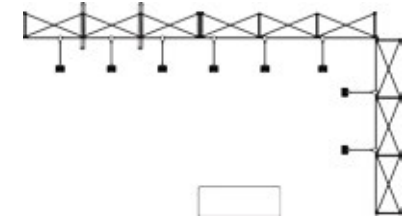

Products list

2 pcs Flat 4w x 4h
2 pcs Flat 3w x 3h
1 pcs Counter 2m
6 pcs L connector
8 pcs Straight connector

Package 17
R139 500

Carry bag 8 pcs
G.W. : 109 kgs
Meas. : 0.62 m³

Products list

- 2 pcs Flat 4w x 2h
- 2 pcs Flat 4w x 3h
- 2 pcs Flat 3w x 3h
- 1 pcs Counter 2m
- 6 pcs L connector
- 26 pcs Straight connector