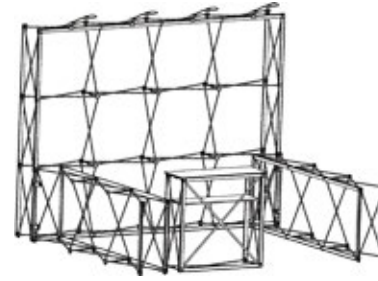

Backlit Counters

Single - 1000 x 1000 x 340mm
R12 460

Double - 2000 x 1000 x 340mm
R23 820

*All prices include graphics
and exclude VAT.

Backlighting

The Fabric Pop-up Stand is easy to backlight, creating a large-format portable lightbox.

Straight connector

Connect pop-ups left to right or top to bottom with straight connectors.

Build an L wall or bridge with L connectors.

Inside L connector

Build a T wall with Inside L connectors.

Packages