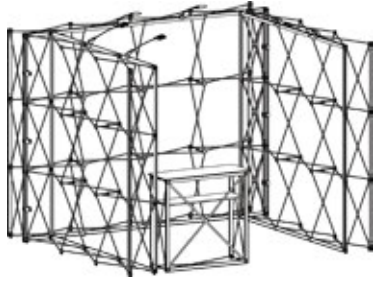

Backlit Counters

Single - 1000 x 1000 x 340mm
R12 460

Double - 2000 x 1000 x 340mm
R23 820

*All prices include graphics
and exclude VAT.

Backlighting

The Fabric Pop-up Stand is easy to backlight, creating a large-format portable lightbox.

Straight connector

Connect pop-ups left to right or top to bottom with straight connectors.

Build an L wall or bridge with L connectors.

Inside L connector

Build a T wall with Inside L connectors.

Packages