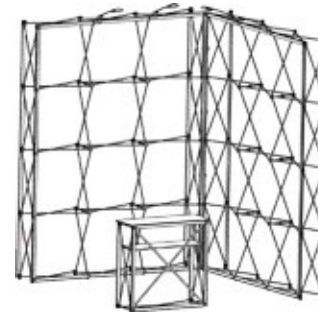

Package 5
R69 160

Carry bag 5 pcs
G.W. : 72 kgs
Meas. : 0.39 m³

Products list

- 1 pcs Flat 4w x 2h
- 1 pcs Flat 4w x 3h
- 2 pcs Flat 3w x 3h
- 1 pcs Counter
- 6 pcs L connector
- 8 pcs Straight connector

Package 6
R43 560

Carry bag 3 pcs
G.W. : 46 kgs
Meas. : 0.23 m³

Products list

- 2 pcs Flat 3w x 4h
- 1 pcs Counter
- 4 pcs L connector

Package 7
R41 060

Carry bag 3 pcs
G.W. : 43 kgs
Meas. : 0.23 m³

Products list

- 1 pcs Flat 4w x 3h
- 1 pcs Flat 3w x 3h
- 1 pcs Counter
- 3 pcs L connector

Package 8
R58 060

Carry bag 4 pcs
G.W. : 61 kgs
Meas. : 0.31 m³

Products list

- 1 pcs Flat 4w x 2h
- 1 pcs Flat 4w x 3h
- 1 pcs Flat 3w x 4h
- 1 pcs Counter
- 4 pcs L connector
- 8 pcs Straight connector