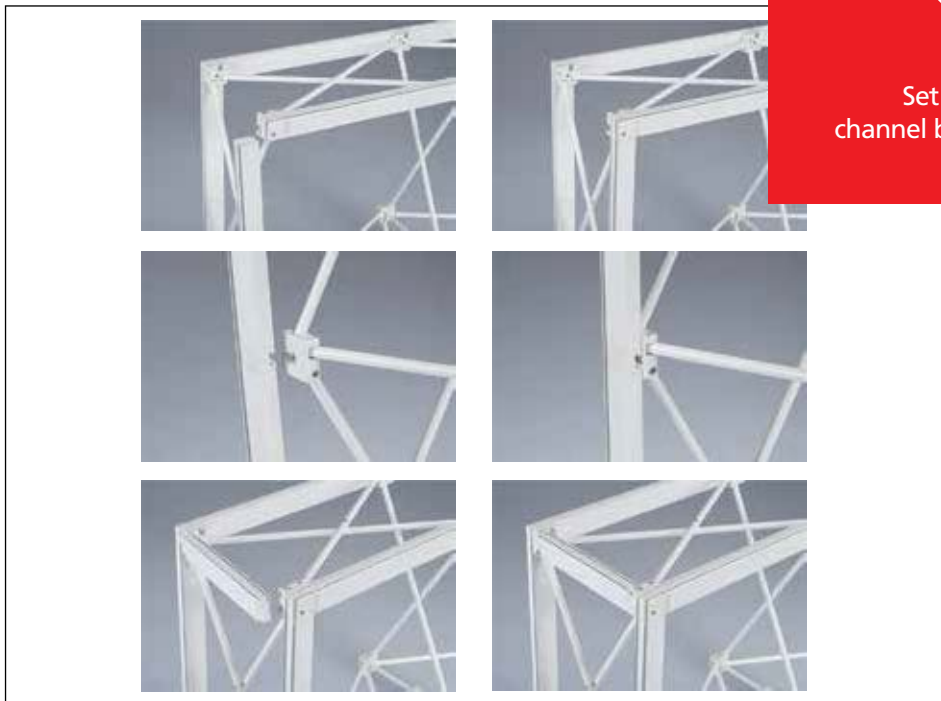

Fabric Pop-up Stand

A sustainable modular pop-up

SCANDISPLAY

Fabric Pop-up Stand

A sustainable modular pop-up

Scan Display's Fabric Pop-up Stand includes an aluminium pop-up frame with bungee-connected bars and channels for fitting silicone-edged fabric graphics.

Features:

- Easy to set up
- Seamless re-usable fabric graphics
- Multiple configurations
- Lightweight
- Durable
- Backlighting options

Set Up Steps

Graphic Options

Front + separate end caps

Front + 2 end caps