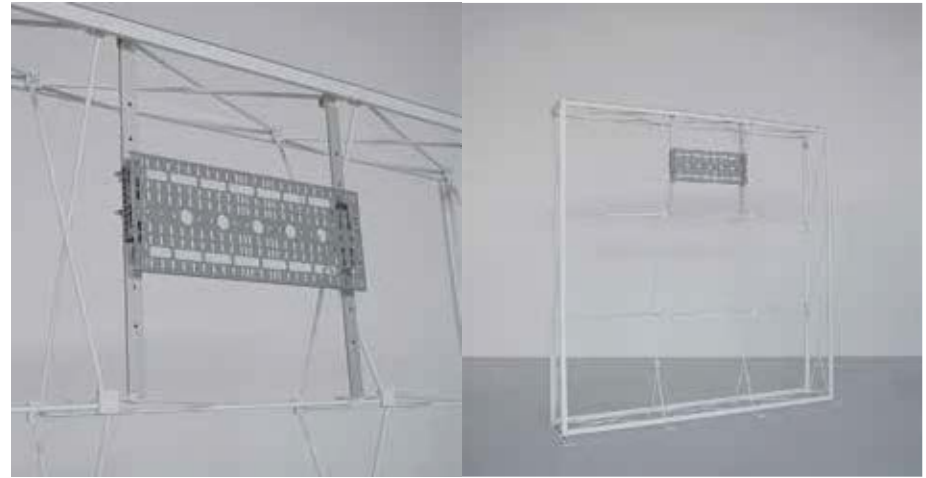

Monitor bracket