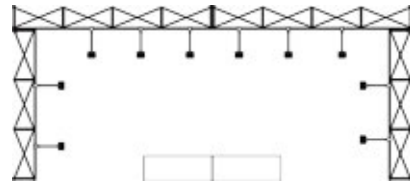

Products list

- 1 pcs Flat 4w x 4h
- 1 pcs Flat 1w x 3h
- 1 pcs Flat 1w x 4h
- 1 pcs Counter
- 3 pcs L connector
- 2 pcs Stablising foot

Package 13

R80 800

Carry bag 6 pcs
G.W. : 84 kgs
Meas. : 0.46 m³

Products list