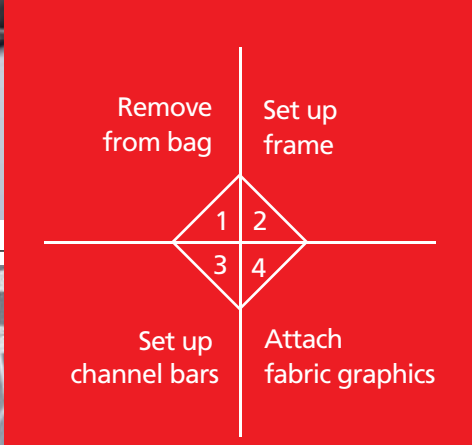

Features:

- Easy to set up
- Seamless re-usable fabric graphics
- Multiple configurations
- Lightweight
- Durable
- Backlighting options

Set Up Steps

Graphic Options

Front + separate end caps

Front + 2 end caps