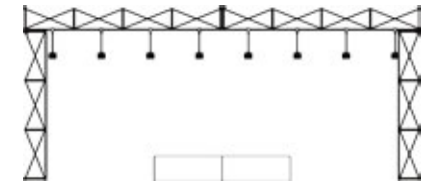

Products list

- 1 pcs Flat 4w x 4h
- 1 pcs Flat 1w x 3h
- 1 pcs Flat 1w x 4h
- 1 pcs Counter
- 3 pcs L connector
- 2 pcs Stablising foot

Package 13

R80 800

Carry bag 6 pcs
G.W. : 84 kgs
Meas. : 0.46 m³

Products list