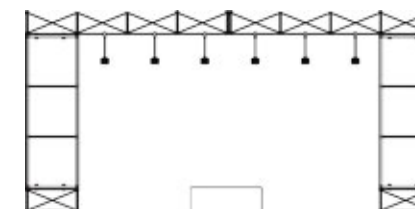

Products list

- 2 pcs Flat 4w x 3h
- 2 pcs Flat 1w x 3h
- 1 pcs Counter 2m
- 6 pcs L connector
- 6 pcs Straight connector

Package 24
R90 420

Carry bag 7 pcs
G.W. : 91 kgs
Meas. : 0.54 m³

Products list

- 2 pcs Flat 4w x 4h
- 2 pcs Flat 1w x 4h
- 2 pcs Flat 1w x 3h
- 1 pcs Counter
- 8 pcs L connector
- 8 pcs Straight connector