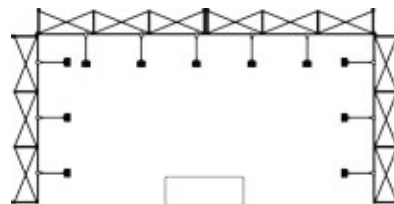

2 pcs Flat 4w x 3h
2 pcs Flat 3w x 3h
1 pcs Counter 2m
6 pcs L connector
6 pcs Straight connector

Package 14

R70 000

Carry bag 6 pcs
G.W. : 83 kgs
Meas. : 0.46 m³

Products list

2 pcs Flat 4w x 3h
2 pcs Flat 3w x 1h
1 pcs Counter 2m
4 pcs L connector
6 pcs Straight connector