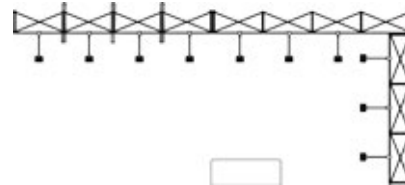

Package 19
R60 150

Carry bag 4 pcs
G.W. : 65 kgs
Meas. : 0.31 m³

Products list

- 2 pcs Flat 4w x 3h
- 1 pcs Flat 3w x 3h
- 1 pcs Counter
- 3 pcs L connector
- 6 pcs Straight connector
- 3 pcs Stablising foot