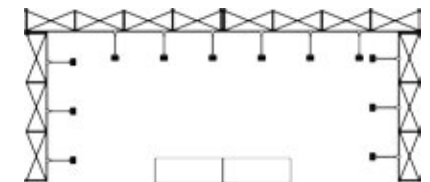

2 pcs Flat 4w x 3h
2 pcs Flat 3w x 3h
1 pcs Counter 2m
6 pcs L connector
6 pcs Straight connector

Package 14

R70 000

Carry bag 6 pcs
G.W. : 83 kgs
Meas. : 0.46 m³

Products list

2 pcs Flat 4w x 3h
2 pcs Flat 3w x 1h
1 pcs Counter 2m
4 pcs L connector
6 pcs Straight connector