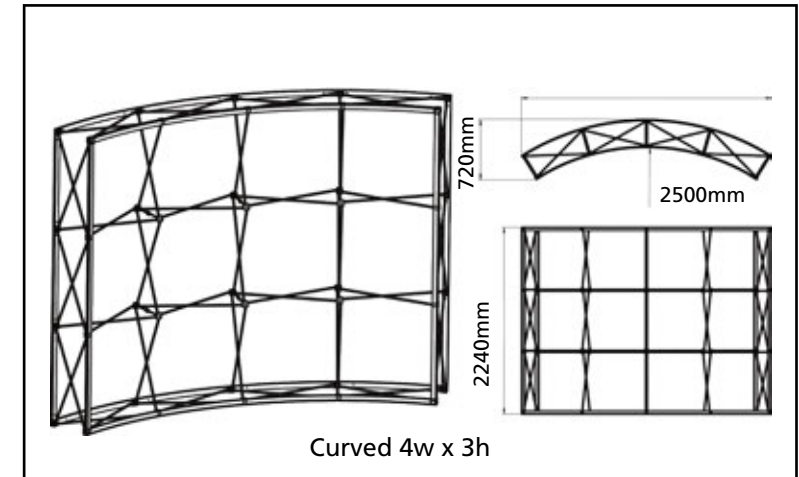

Front + right end cap

Front + left end cap

Back

Fully-wrapped

Flat 1w x 4h
770mm x 2970mm

Flat 2w x 4h
1500mm x 2970mm

Flat 3w x 4h
2240mm x 2970mm

Flat 4w x 4h
2970mm x 2970mm

Flat 1w x 3h
770mm x 2240mm

Flat 2w x 3h
1500mm x 2240mm

Flat 3w x 3h
2240mm x 2240mm

Flat 4w x 3h
2970mm x 2240mm

Fabric Pop-up Stand
FLAT

Flat 1w x 2h
770mm x 1500mm

Flat 2w x 2h
1500mm x 1500mm

Flat 3w x 2h
2240mm x 1500mm

Fabric Pop-up Stand
FLAT

Flat 4w x 2h
2970mm x 1500mm

Flat 2w x 1h
1500mm x 770mm

Flat 3w x 1h
2240mm x 770mm

Fabric Pop-up Stand
CURVED

Accessories

Attach LED spotlight to connector

Spotlight connector