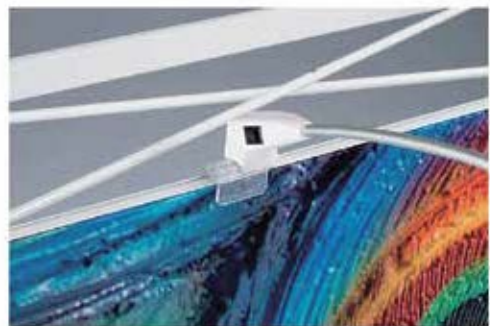

Fabric Pop-up Stand
FLAT

Flat 4w x 2h
2970mm x 1500mm

Flat 2w x 1h
1500mm x 770mm

Flat 3w x 1h
2240mm x 770mm

Fabric Pop-up Stand
CURVED

Accessories

Attach LED spotlight to connector

Spotlight connector