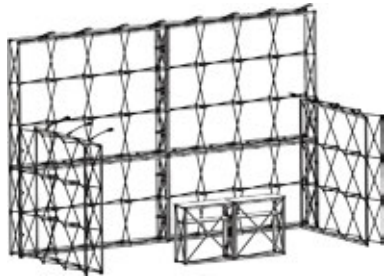

Package 17
R139 500

Carry bag 8 pcs
G.W. : 109 kgs
Meas. : 0.62 m³

Products list

- 2 pcs Flat 4w x 2h
- 2 pcs Flat 4w x 3h
- 2 pcs Flat 3w x 3h
- 1 pcs Counter 2m
- 6 pcs L connector
- 26 pcs Straight connector