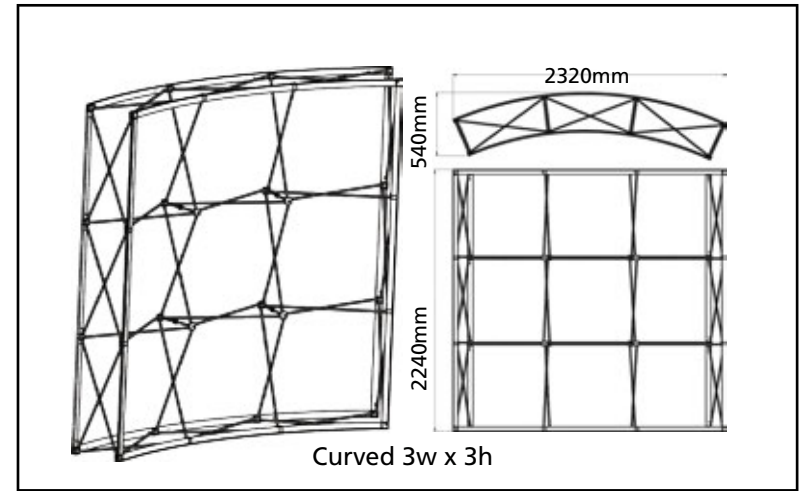

Front + right end cap

Front + left end cap

Back

Fully-wrapped

Flat 1w x 4h
770mm x 2970mm

Flat 2w x 4h
1500mm x 2970mm

Flat 3w x 4h
2240mm x 2970mm

Flat 4w x 4h
2970mm x 2970mm

Flat 1w x 3h
770mm x 2240mm

Flat 2w x 3h
1500mm x 2240mm

Flat 3w x 3h
2240mm x 2240mm

Flat 4w x 3h
2970mm x 2240mm

Fabric Pop-up Stand
FLAT

Flat 1w x 2h
770mm x 1500mm

Flat 2w x 2h
1500mm x 1500mm

Flat 3w x 2h
2240mm x 1500mm

Fabric Pop-up Stand
FLAT

Flat 4w x 2h
2970mm x 1500mm

Flat 2w x 1h
1500mm x 770mm

Flat 3w x 1h
2240mm x 770mm

Fabric Pop-up Stand
CURVED

Accessories

Attach LED spotlight to connector

Spotlight connector

Double counter

Single counter

Double counter

Single counter

Standard Counters

Single - 1000 X 1000 X 340mm
R8 700

Double - 2000 X 1000 X 340mm
R16 000

*All prices include graphics and exclude VAT.