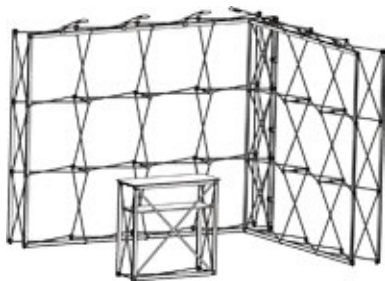

Products list

- 2 pcs Flat 3w x 4h
- 1 pcs Counter
- 4 pcs L connector