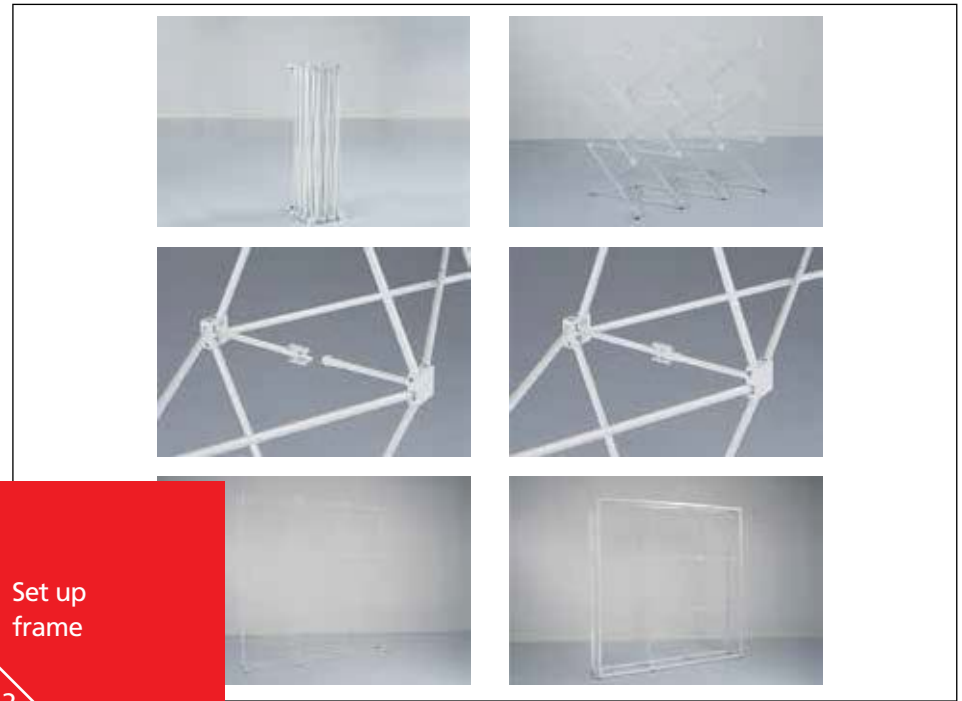

Fabric Pop-up Stand

A sustainable modular pop-up

SCANDISPLAY

Fabric Pop-up Stand

A sustainable modular pop-up

Scan Display's Fabric Pop-up Stand includes an aluminium pop-up frame with bungee-connected bars and channels for fitting silicone-edged fabric graphics.

Features:

- Easy to set up
- Seamless re-usable fabric graphics
- Multiple configurations
- Lightweight
- Durable
- Backlighting options

Set Up Steps

Graphic Options

Front + separate end caps

Front + 2 end caps